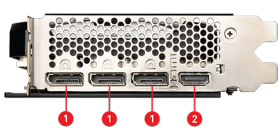

SPECIFICATIONS

Model Name	GeForce RTX™ 4060 Ti VENTUS 3X 8G OC
Graphics Processing Unit	NVIDIA® GeForce RTX™ 4060 Ti
Interface	PCI Express® Gen 4 x16 (uses x8)
Core Clocks	Extreme Performance: 2580 MHz (MSI Center) Boost: 2565 MHz
CUDA® CORES	4352 Units
Memory Speed	18 Gbps
Memory	8GB GDDR6
Memory Bus	128-bit
Output	DisplayPort x 3 (v1.4a) HDMI™ x 1 (Supports 4K@120Hz HDR and 8K@60Hz HDR and Variable Refresh Rate (VRR) as specified in HDMI™ 2.1a)
HDCP Support	Y
Power consumption	160 W
Power connectors	8-pin x 1
Recommended PSU	550 W
Card Dimension (mm)	308 x 120 x 43 mm
Weight (Card / Package)	713 g / 1065 g
DirectX Version Support	12 Ultimate
OpenGL Version Support	4.6
Maximum Displays	4
G-SYNC® technology	Y
Digital Maximum Resolution	7680 x 4320

CONNECTIONS

1. DisplayPort
2. HDMI™

FEATURES

Triple Fan

Three fans and a huge heatsink ensure a cool and quiet experience for you.

TORX FAN 4.0

A masterpiece of teamwork, fan blades work in pairs to create unprecedented levels of focused air pressure.

Copper Baseplate

A solid nickel-plated copper baseplate transfers heat from the GPU to all heat pipes for better cooling.

Core Pipe

Precision-machined heat pipes ensure max contact to the GPU and spread heat along the full length of the heatsink.

Airflow Control

Don't sweat it, Airflow Control guides the air to exactly where it needs to be for maximum cooling.

Reinforcing Backplate

The reinforcing backplate features a flow-through design that provides additional ventilation.